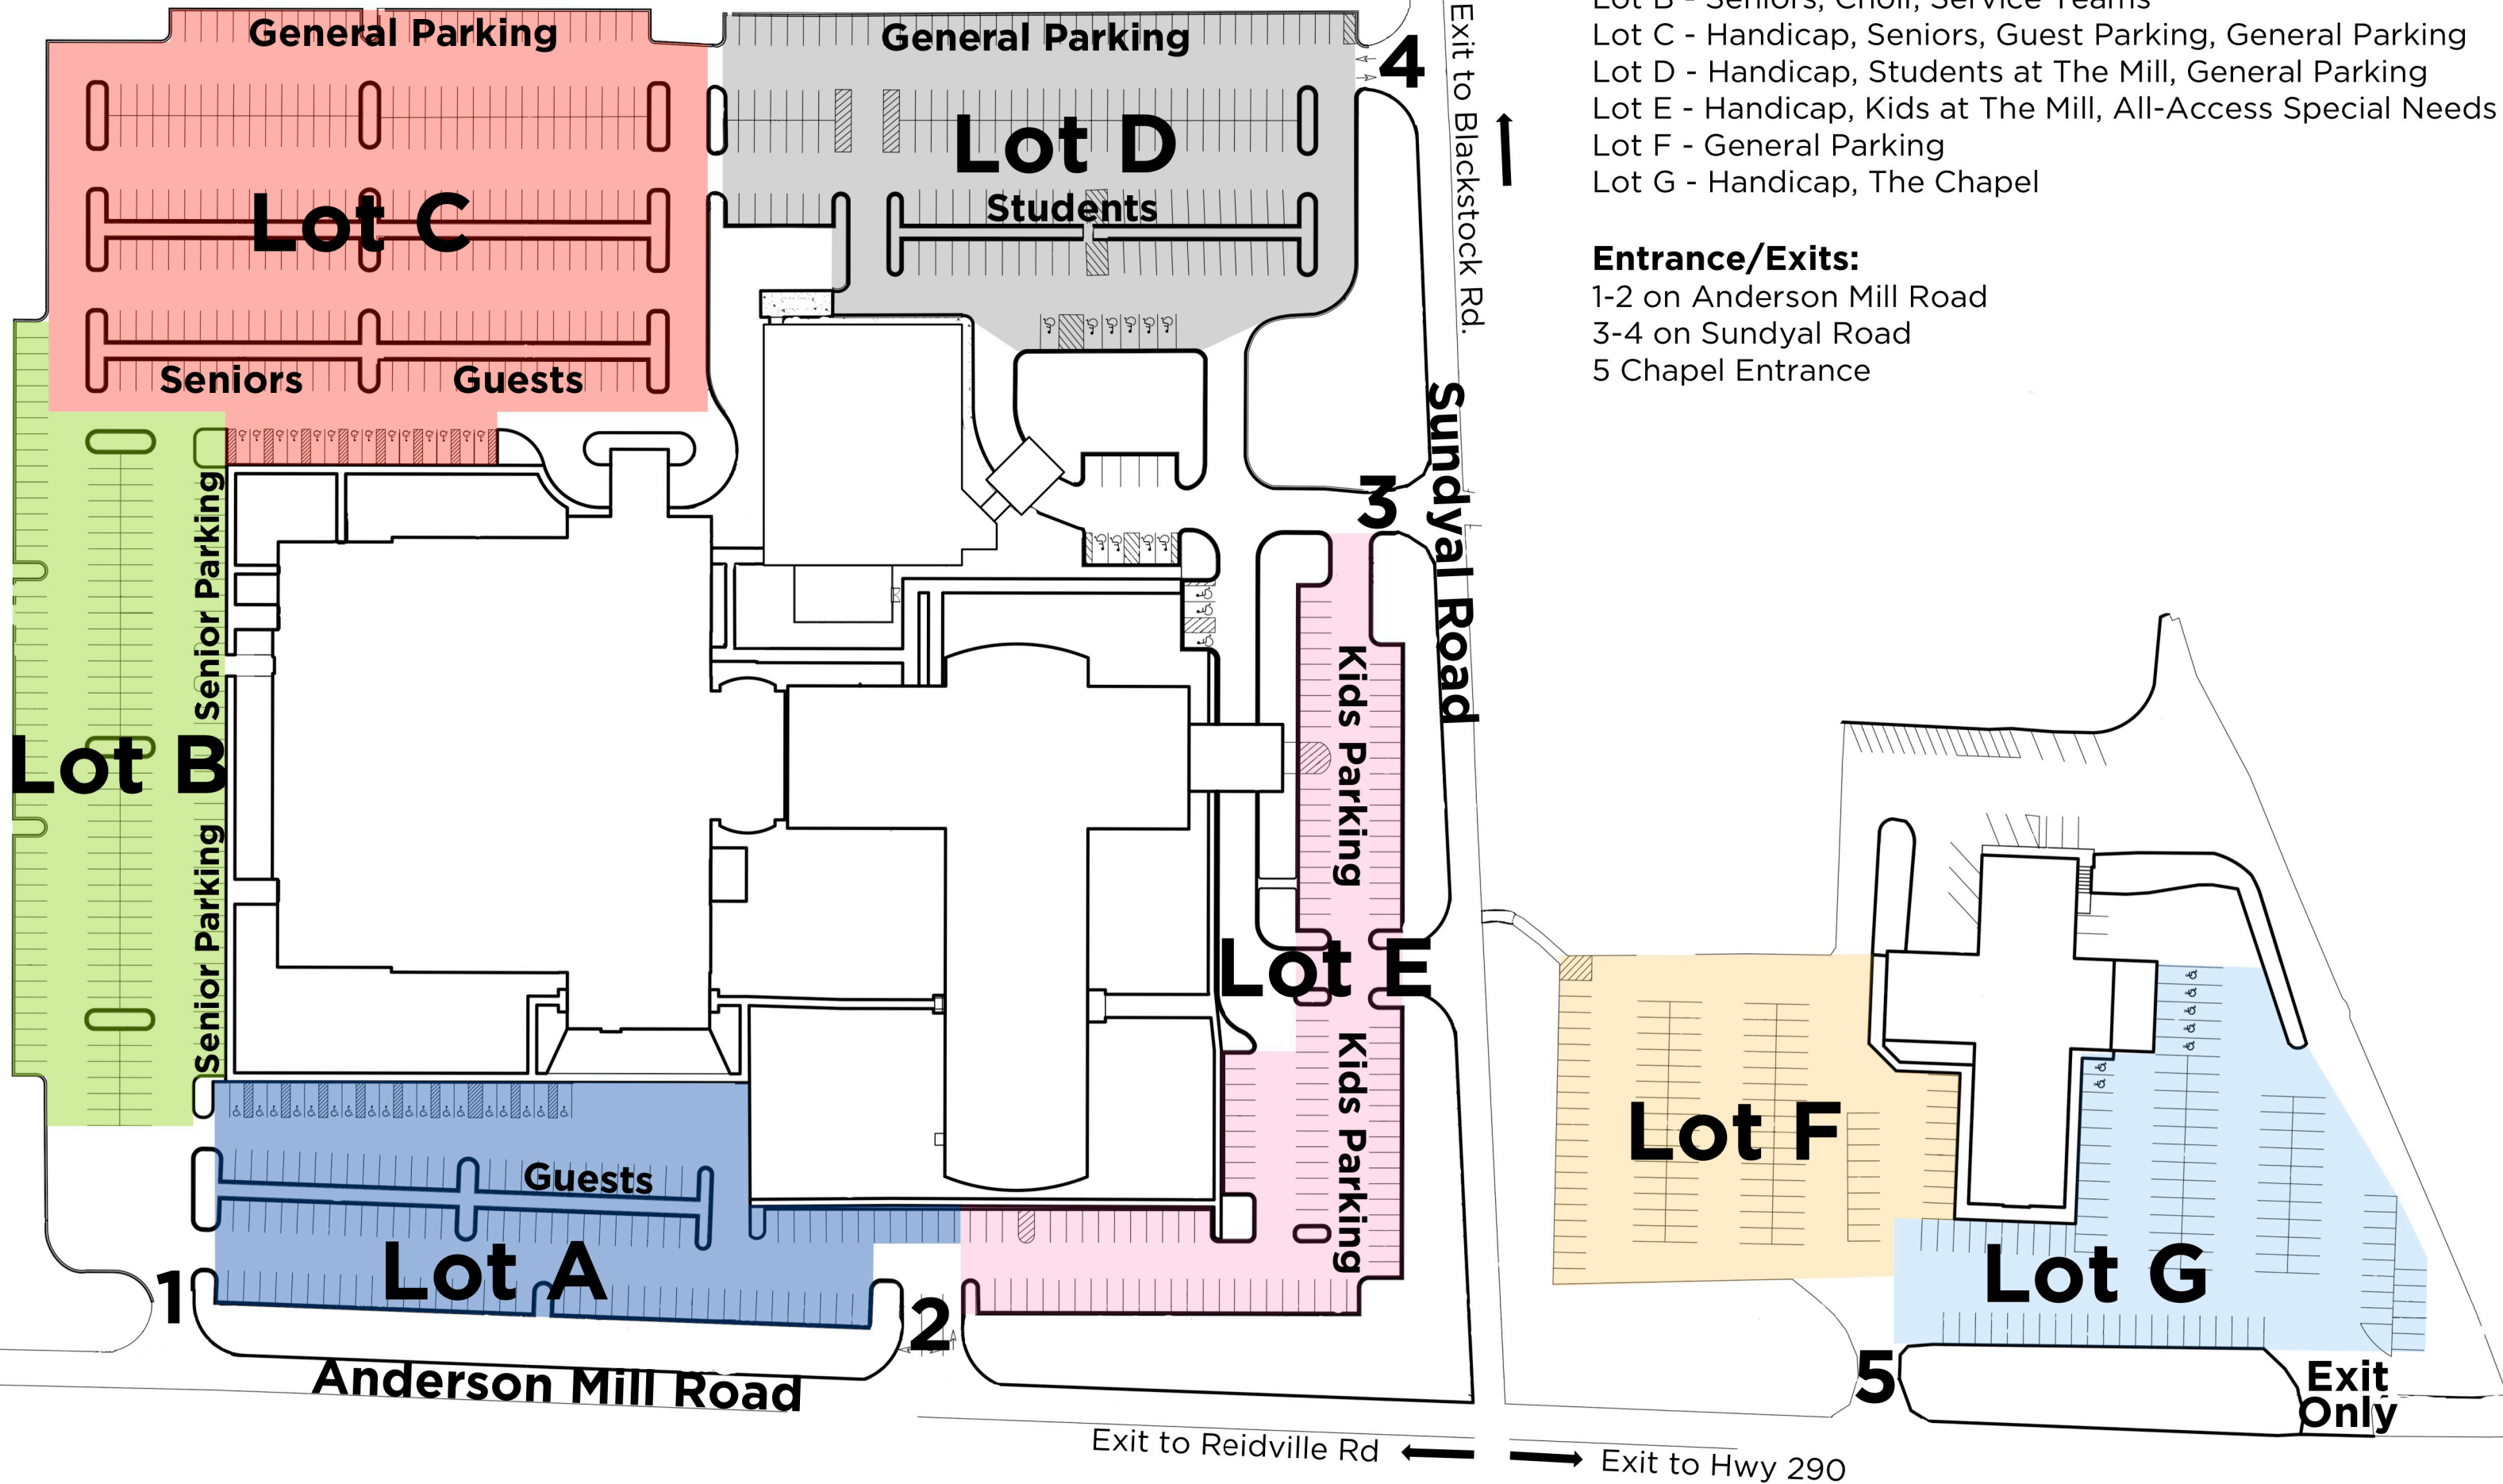

CHURCH AT THE MILL

CAMPUS MAP

CAMPUS MAP

CHURCH AT THE MILL

new beginnings | real relationships

CAMPUS MAP

1. Main Worship Center
2. Goodtree Cafe
3. Children's Check-in & Playground
4. Senior Adult Wing
5. The Kid's Theatre
6. Kid's Entrance
7. Preschool Check-in
8. Gym/Students
9. Admin Offices
10. The Chapel

PARKING MAP

Worship Center Lower Level

- Goodtree Cafe
- Next Steps
- Prayer Room
- The Hub
- Volunteer Central
- Nursing Room
- Classrooms
- Restrooms
- Kids Check-in
- Playground

Worship Center

Upper Level

5 THINGS YOU NEED TO KNOW ABOUT SUNDAY MORNINGS

1. Parking, Entrances, and Exits

We are so excited to have additional parking as a result of opening our new worship center. Please take a moment to look at the parking map in this booklet, to review parking lot sections, entrances and exits.

2. Where do my kids/students go?

There are 3 main entrances where you can check-in your children: the current preschool entrance, the existing main entrance (which will be transformed into a children's check-in area), and the new check-in area, which will be located in the concourse of our new worship center. Middle school students will meet upstairs in the gym. High School students will meet across the street in The Chapel.