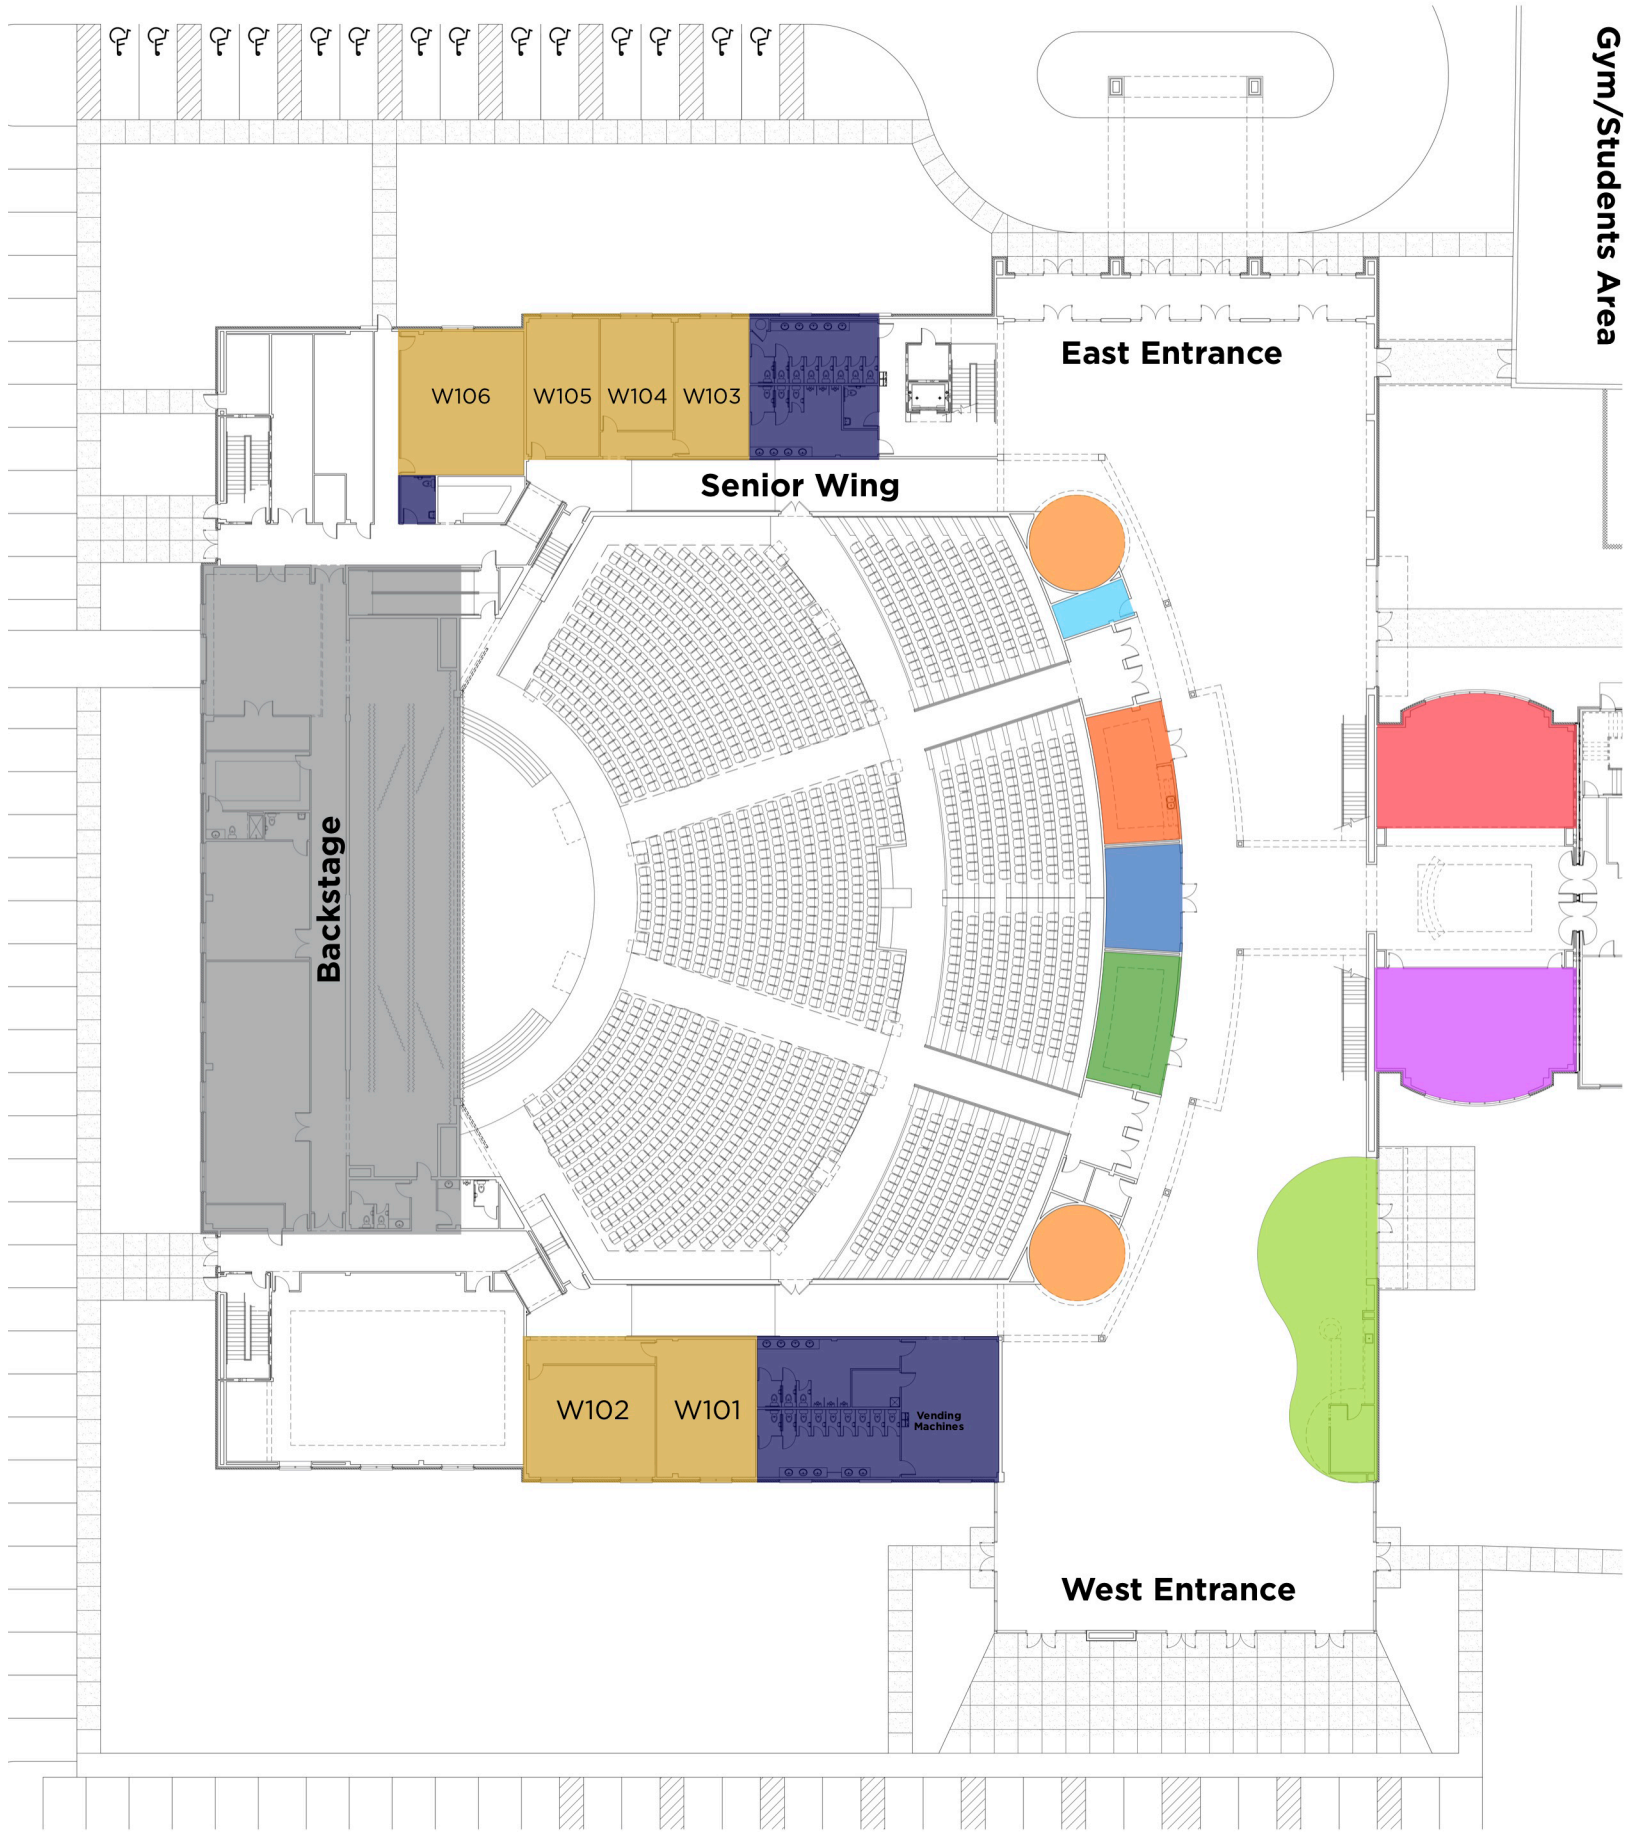

CHURCH AT THE MILL

CAMPUS MAP

CAMPUS MAP

CHURCH AT THE MILL

new beginnings | real relationships

CAMPUS MAP

1. Main Worship Center
2. Goodtree Cafe
3. Children's Check-in & Playground
4. Senior Adult Wing
5. The Kid's Theatre
6. Kid's Entrance
7. Preschool Check-in
8. Gym/Students
9. Admin Offices
10. The Chapel

PARKING MAP

Worship Center Lower Level

- Goodtree Cafe
- Next Steps
- Prayer Room
- The Hub
- Volunteer Central
- Nursing Room
- Classrooms
- Restrooms
- Kids Check-in
- Playground

Worship Center

Upper Level

5 THINGS YOU NEED TO KNOW ABOUT SUNDAY MORNINGS

1. Parking, Entrances, and Exits

We are so excited to have additional parking as a result of opening our new worship center. Please take a moment to look at the parking map in this booklet, to review parking lot sections, entrances and exits.

2. Where do my kids/students go?

There are 3 main entrances where you can check-in your children: the current preschool entrance, the existing main entrance (which will be transformed into a children's check-in area), and the new check-in area, which will be located in the concourse of our new worship center. Middle school students will meet upstairs in the gym. High School students will meet across the street in The Chapel.