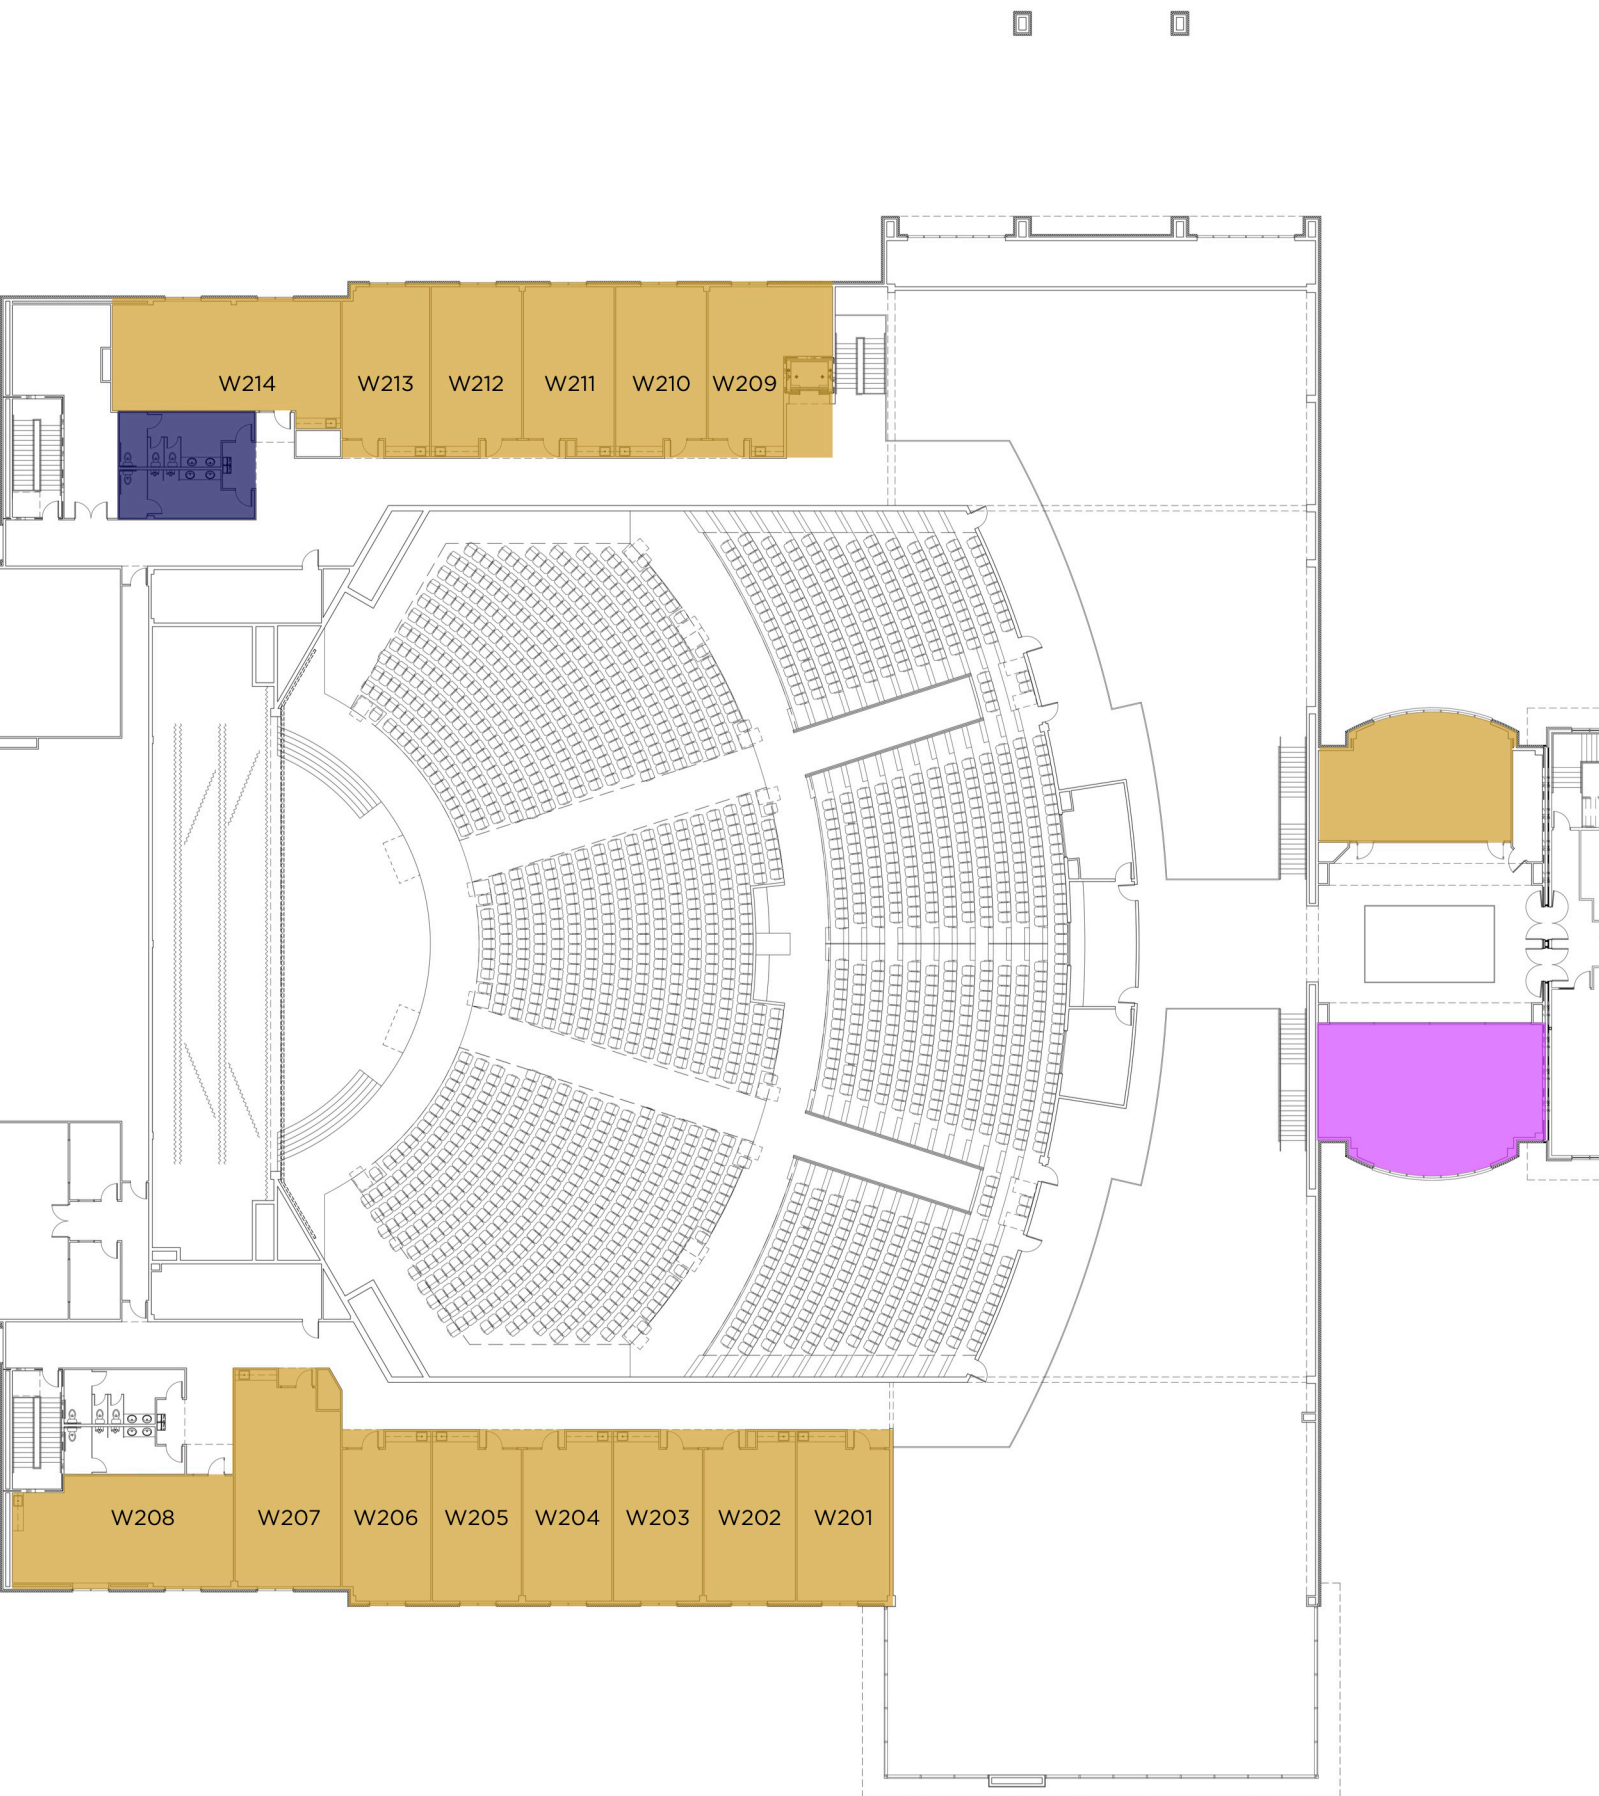

CHURCH AT THE MILL

CAMPUS MAP

CAMPUS MAP

CHURCH AT THE MILL

new beginnings | real relationships

CAMPUS MAP

1. Main Worship Center
2. Goodtree Cafe
3. Children's Check-in & Playground
4. Senior Adult Wing
5. The Kid's Theatre
6. Kid's Entrance
7. Preschool Check-in
8. Gym/Students
9. Admin Offices
10. The Chapel

PARKING MAP

Worship Center Lower Level

- Goodtree Cafe
- Next Steps
- Prayer Room
- The Hub
- Volunteer Central
- Nursing Room
- Classrooms
- Restrooms
- Kids Check-in
- Playground

Worship Center

Upper Level

5 THINGS YOU NEED TO KNOW ABOUT SUNDAY MORNINGS

1. Parking, Entrances, and Exits

We are so excited to have additional parking as a result of opening our new worship center. Please take a moment to look at the parking map in this booklet, to review parking lot sections, entrances and exits.

2. Where do my kids/students go?

There are 3 main entrances where you can check-in your children: the current preschool entrance, the existing main entrance (which will be transformed into a children's check-in area), and the new check-in area, which will be located in the concourse of our new worship center. Middle school students will meet upstairs in the gym. High School students will meet across the street in The Chapel.