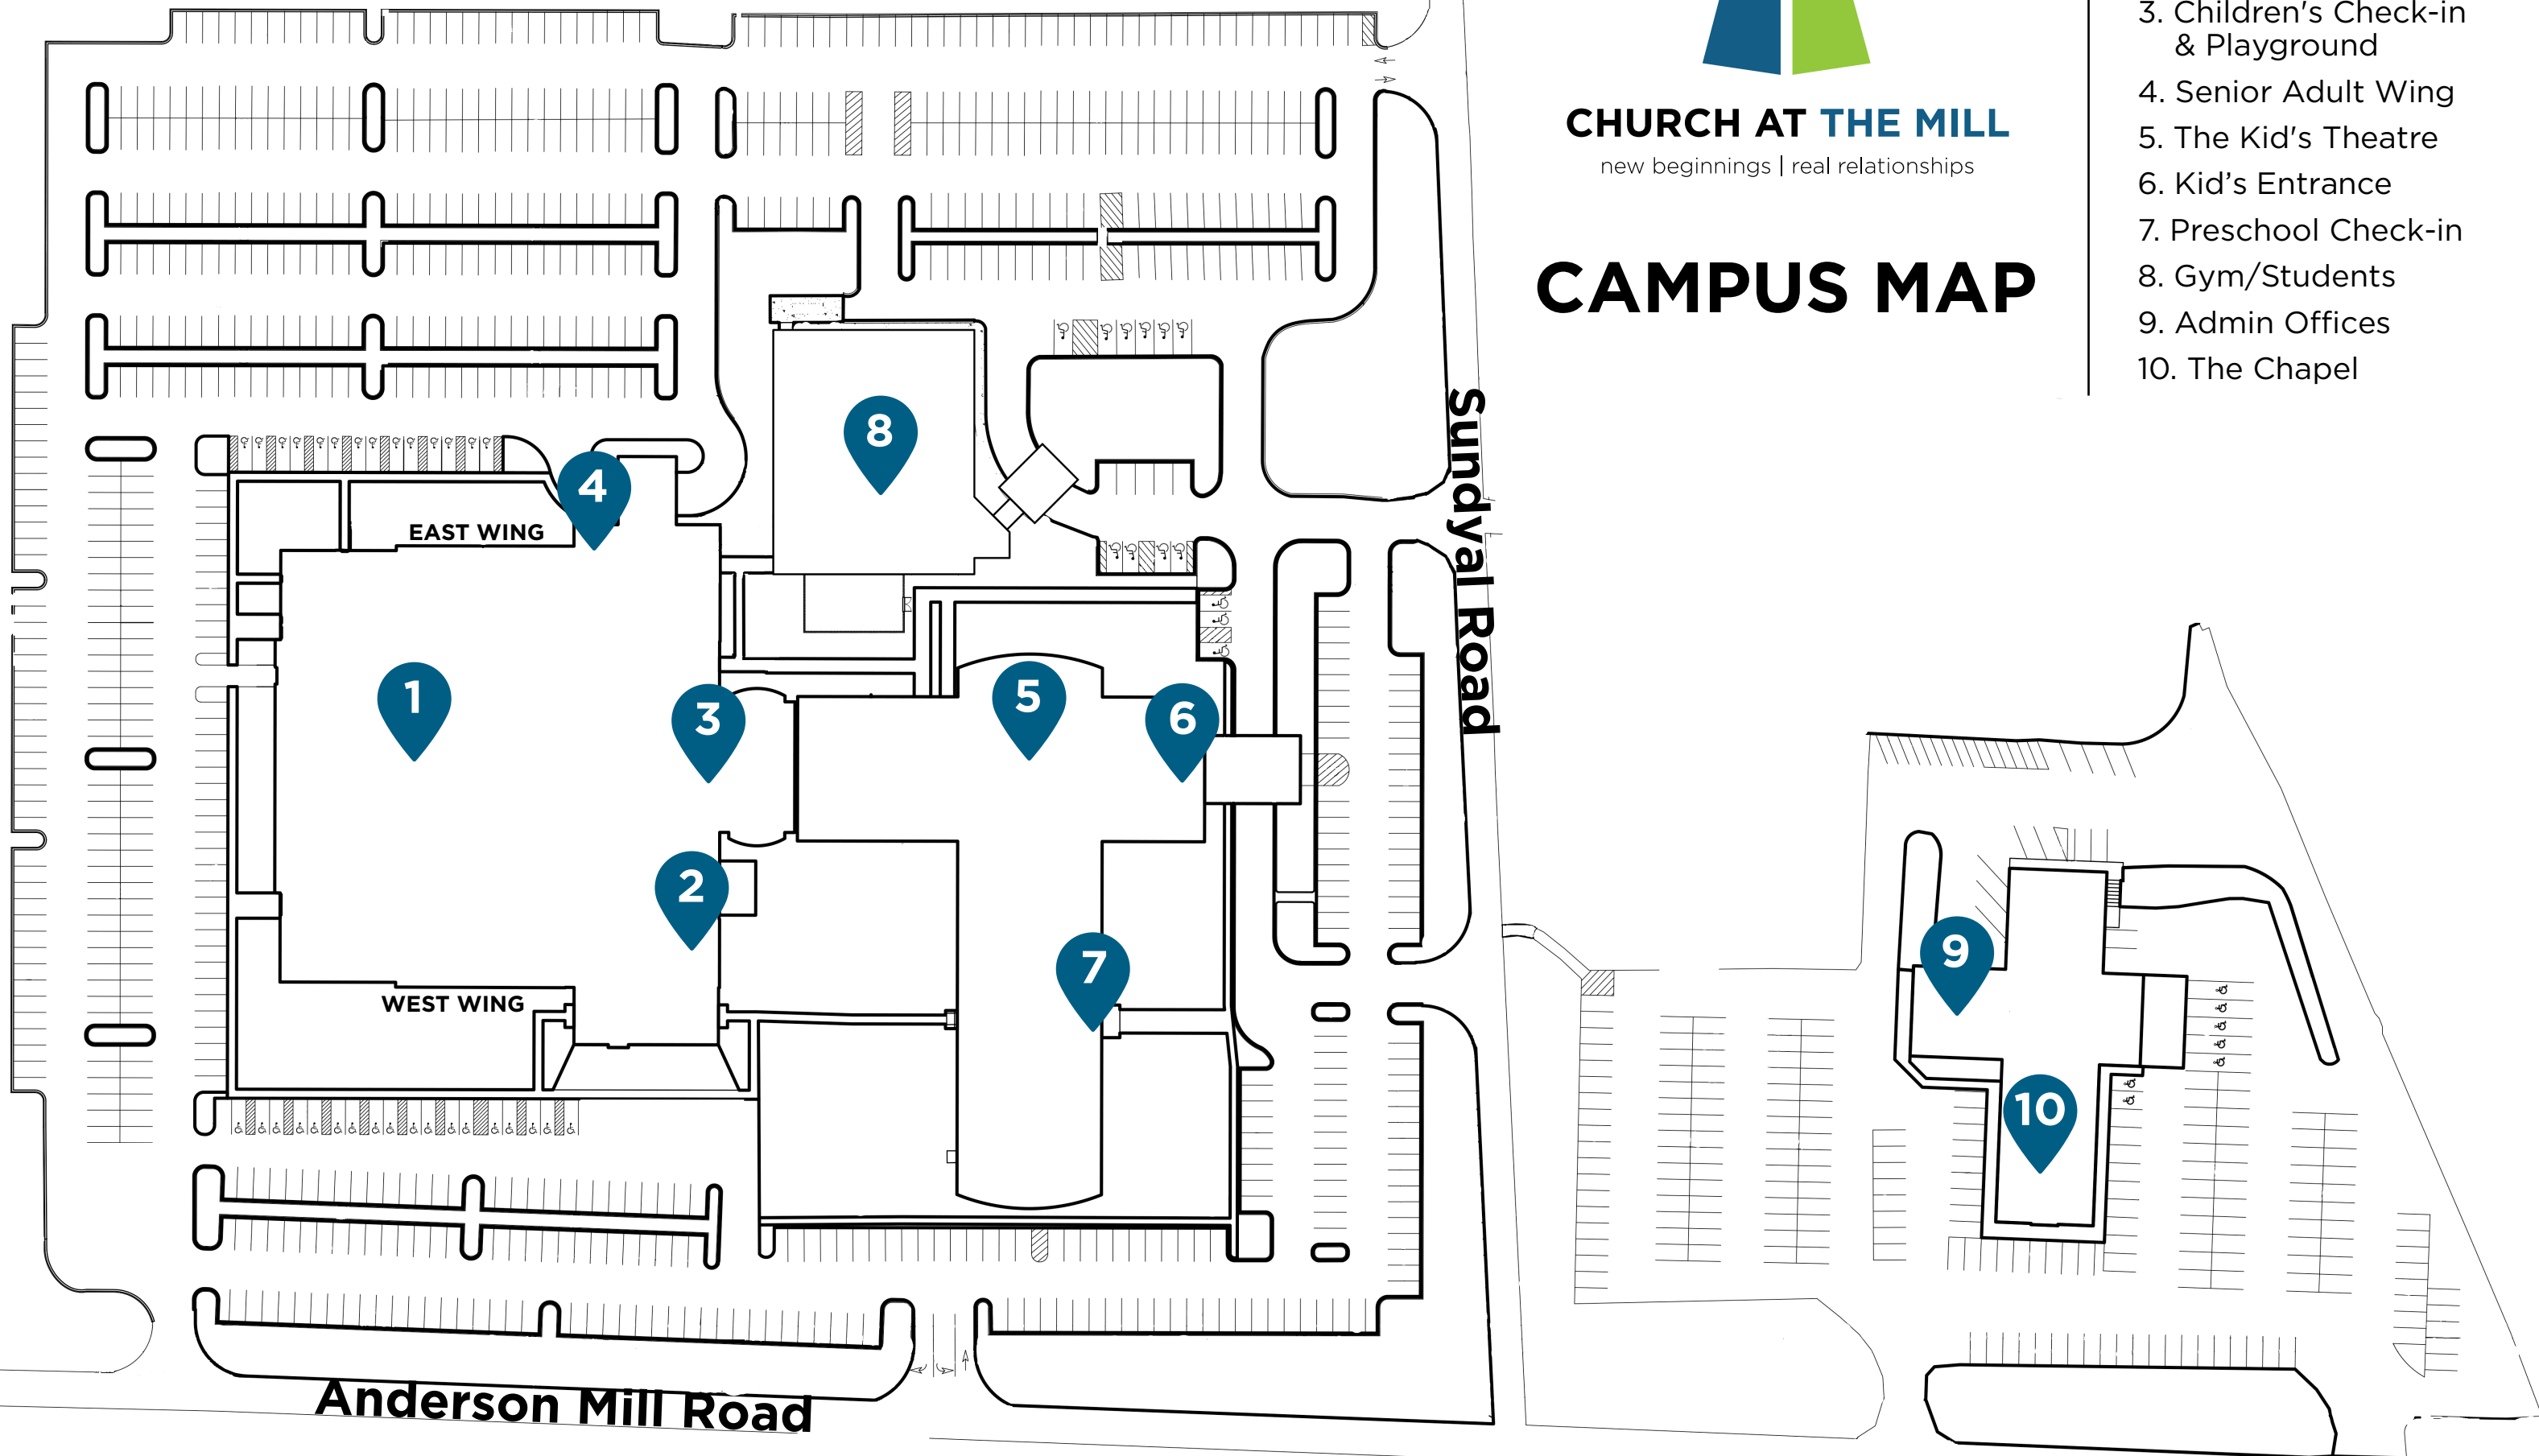

CHURCH AT THE MILL

CAMPUS MAP

CAMPUS MAP

CHURCH AT THE MILL

new beginnings | real relationships

CAMPUS MAP

1. Main Worship Center
2. Goodtree Cafe
3. Children's Check-in & Playground
4. Senior Adult Wing
5. The Kid's Theatre
6. Kid's Entrance
7. Preschool Check-in
8. Gym/Students
9. Admin Offices
10. The Chapel

PARKING MAP

Worship Center Lower Level

- Goodtree Cafe
- Next Steps
- Prayer Room
- The Hub
- Volunteer Central
- Nursing Room
- Classrooms
- Restrooms
- Kids Check-in
- Playground

Worship Center

Upper Level

5 THINGS YOU NEED TO KNOW ABOUT SUNDAY MORNINGS

1. Parking, Entrances, and Exits

We are so excited to have additional parking as a result of opening our new worship center. Please take a moment to look at the parking map in this booklet, to review parking lot sections, entrances and exits.

2. Where do my kids/students go?

There are 3 main entrances where you can check-in your children: the current preschool entrance, the existing main entrance (which will be transformed into a children's check-in area), and the new check-in area, which will be located in the concourse of our new worship center. Middle school students will meet upstairs in the gym. High School students will meet across the street in The Chapel.